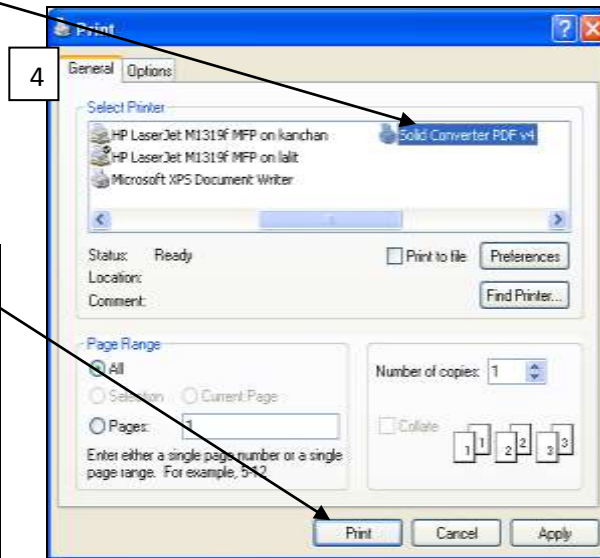

Search Guide  
**PressDisplay**  
**THE LIBRARY AND RESOURCE CENTRE**

Press Display Newspaper: | IP based access |  
<http://library.pressdisplay.com>

You can customize the search here.

If you want to save any item/new, RIGHT Click on page, select PRINT CUSTOM AREA, select required item

Click on Print, Select SOLID CONVERTER PDF and Click Print and give PATH to save the item

<http://www.pressdisplay.com/pressdisplay/viewer.aspx> (For Off Campus Use)-ID/PW based access.