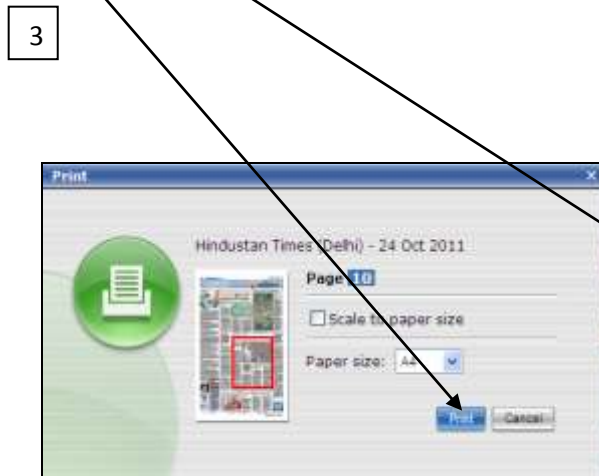

If you want to save any item/new, RIGHT Click on page, select PRINT CUSTOM AREA, select required item

Click on Print, Select SOLID CONVERTER PDF and Click Print and give PATH to save the item

<http://www.pressdisplay.com/pressdisplay/viewer.aspx> (For Off Campus Use)-ID/PW based access.