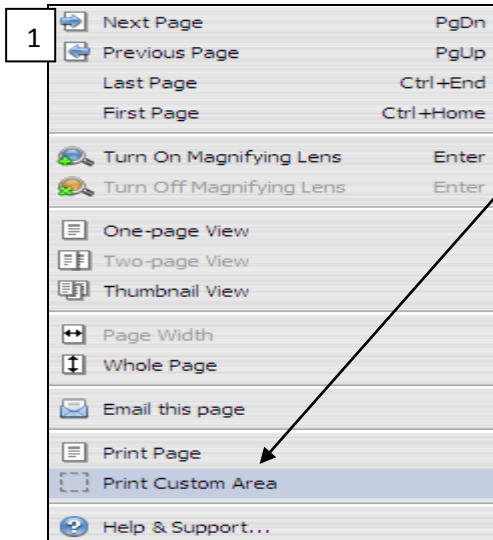

Search Guide  
**PressDisplay**  
**THE LIBRARY AND RESOURCE CENTRE**

Press Display Newspaper: | IP based access |  
<http://library.pressdisplay.com>

You can customize the search here.

If you want to save any item/new, RIGHT Click on page, select PRINT CUSTOM AREA, select required item