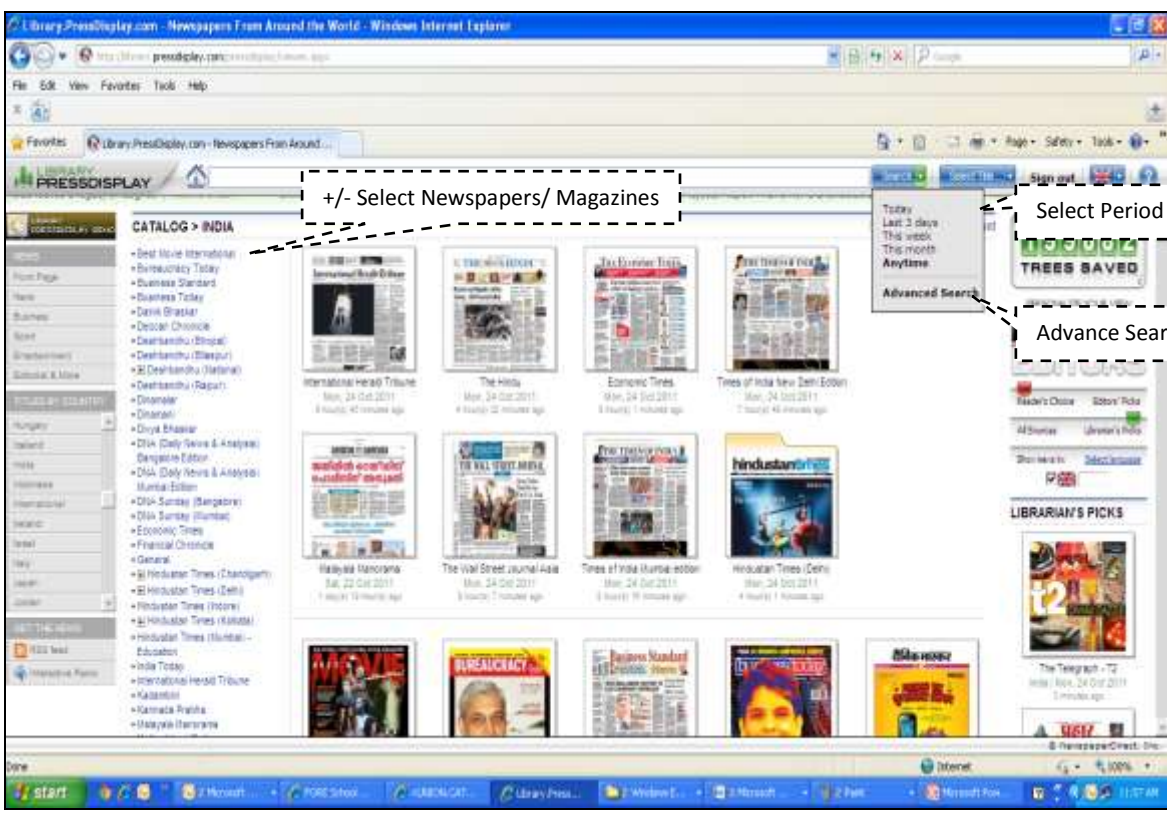

Search Guide
PressDisplay
THE LIBRARY AND RESOURCE CENTRE

Press Display Newspaper: | IP based access |
<http://library.pressdisplay.com>

You can customize the search here.