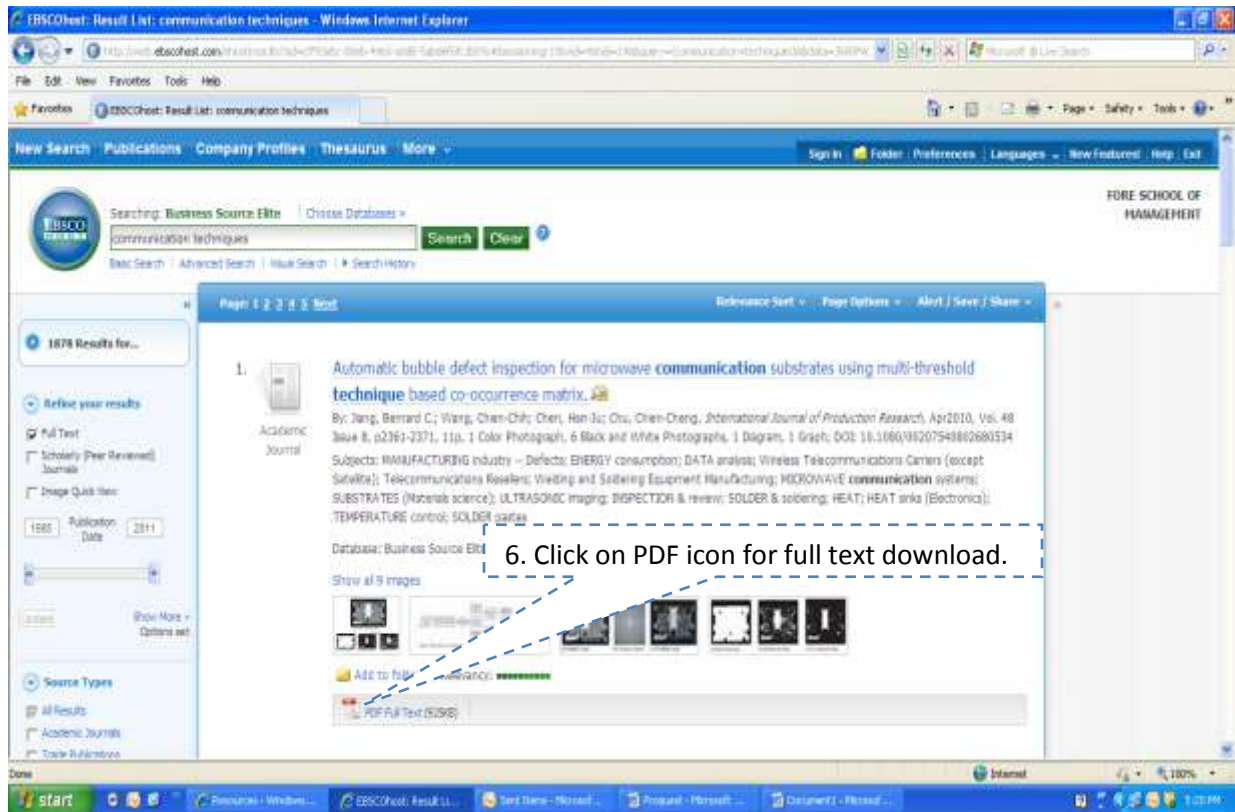

**EBSCO (Elite)—IP Based Access**

Steps to access the database.

<http://web.ebscohost.com/ehost/selectdb?sid=cff93ebc-80eb-4460-a0d8-5abdef6fc3b5%40sessionmgr13&vid=1&hid=19>

After doing the above the following screen will appear on your screen.

Now the following list of your search result will appear on your screen.

This will open the full text article. You can read, print, e-mail or download the same along with other functions mentioned above/left hand side of the result list