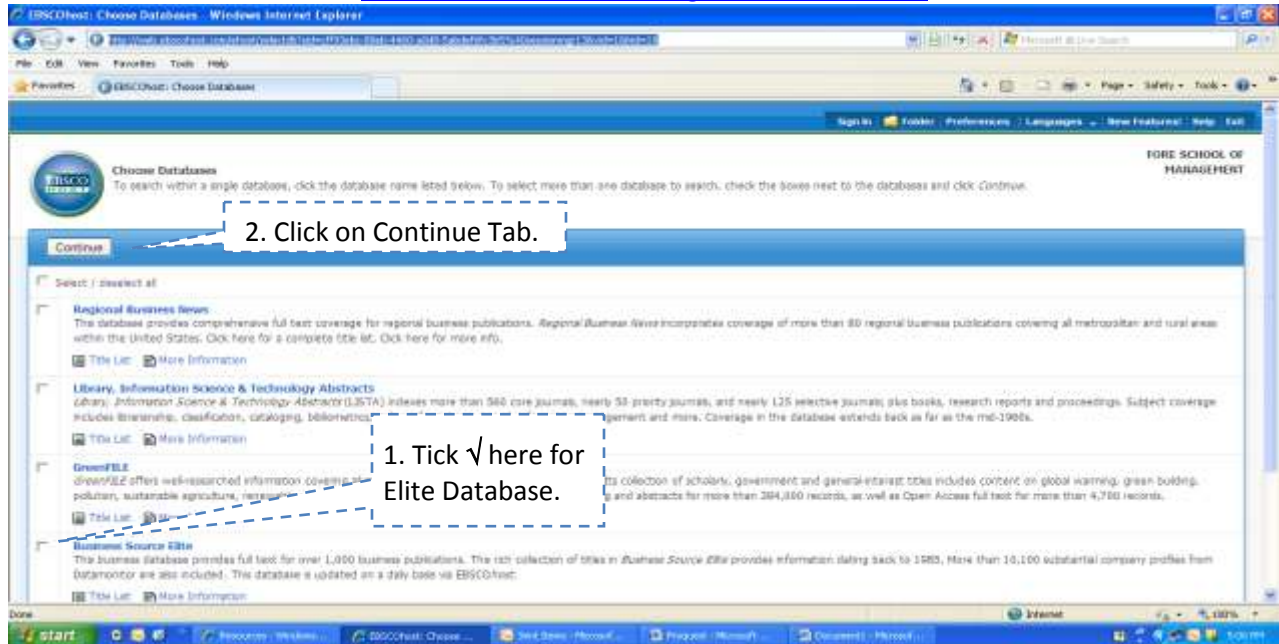

**EBSCO (Elite)—IP Based Access**

Steps to access the database.

<http://web.ebscohost.com/ehost/selectdb?sid=cff93ebc-80eb-4460-a0d8-5abdef6fc3b5%40sessionmgr13&vid=1&hid=19>

After doing the above the following screen will appear on your screen.

Now the following list of your search result will appear on your screen.

This will open the full text article. You can read, print, e-mail or download the same along with other functions mentioned above/left hand side of the result list