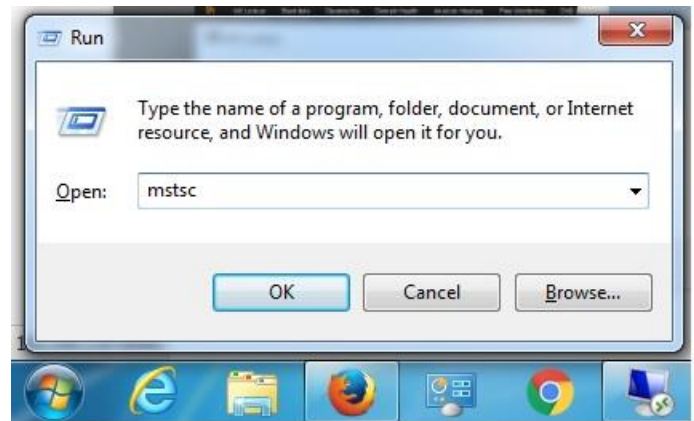

FORE School of Management New Delhi Library

NVivo Access Guide

Users ID : 192.240.1.203\library

Password : LIb@4F\$m

The NVivo is qualitative analytical software which can be accessed with in campus only.

Steps to access NVIVO

1. Press windows + R button on keyboard.

2. Type mstsc then ok

3. Type 192.240.1.203 then connect

4. Enter User Name and password then ok.

User Name - 192.240.1.203\library

Password - LIb@4F\$m